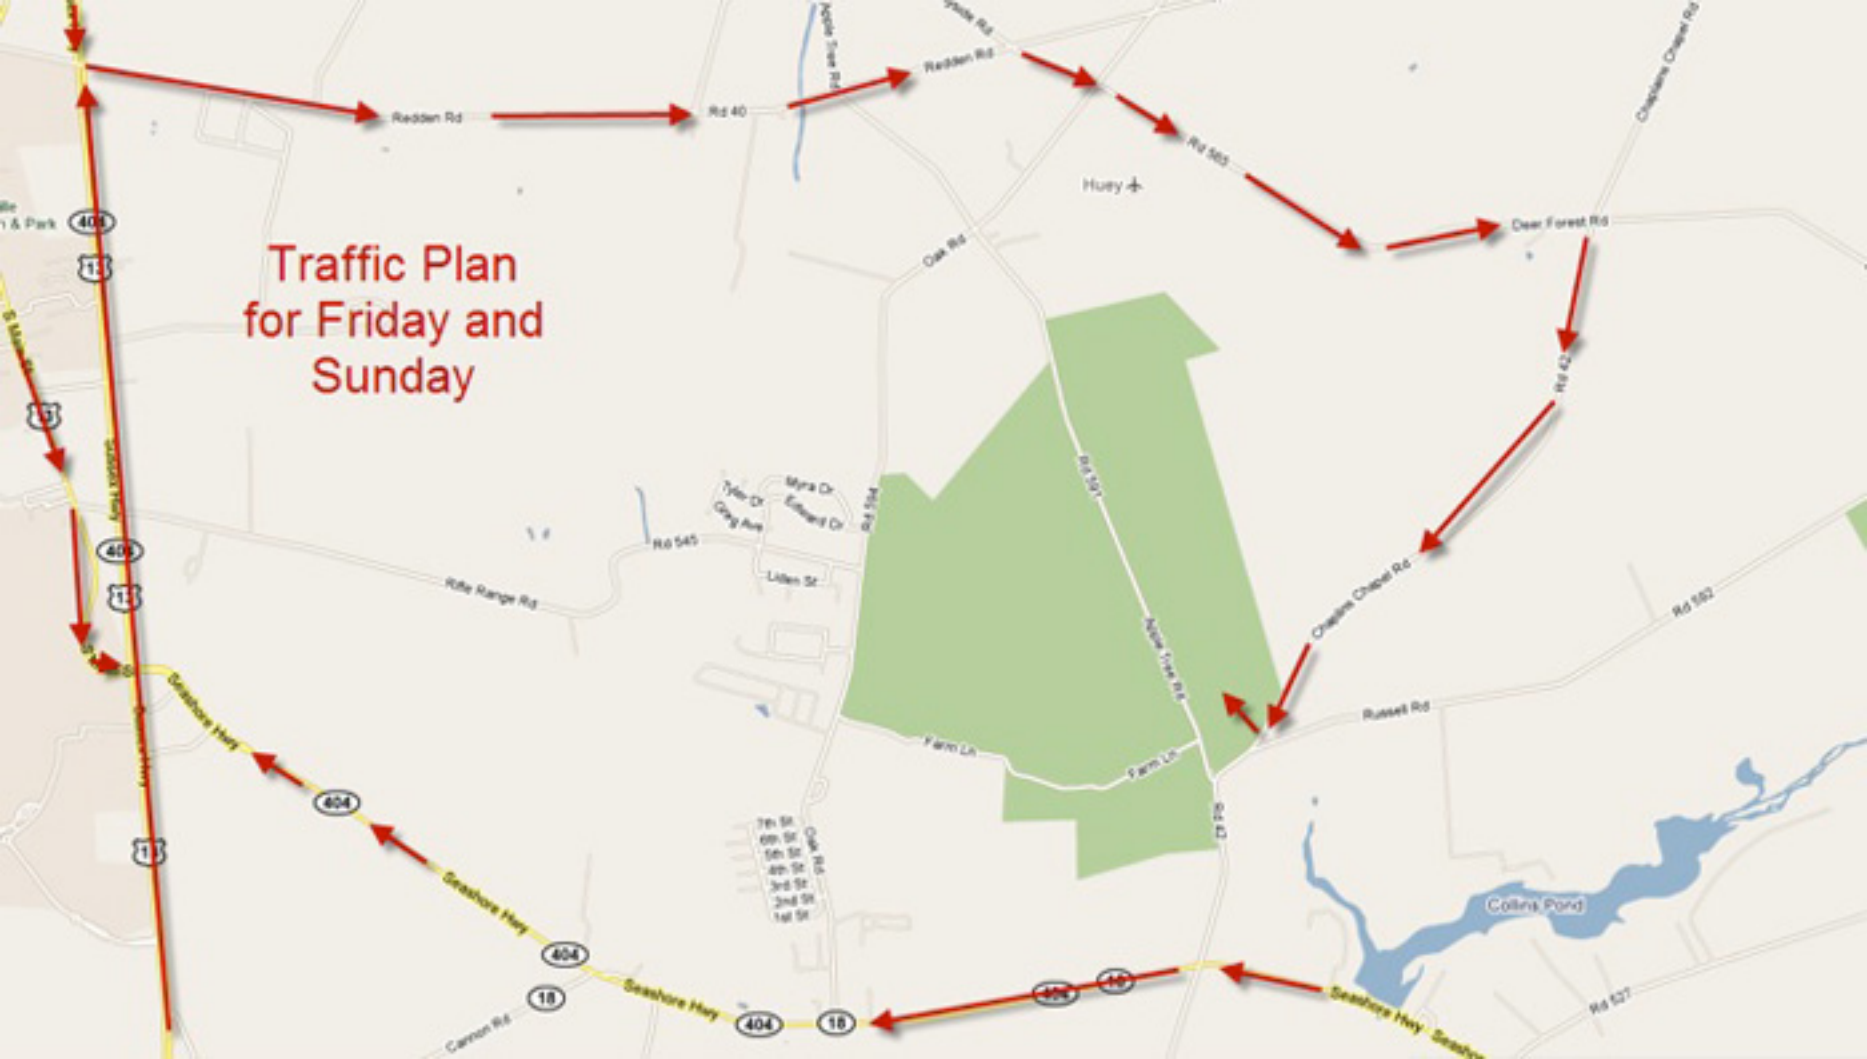

20

20

Seaford

Blades

20

State 20

20

20

Hwy 20

20

9

W Market St

Contrib

**Chunker
Access**

**Security check
point and badging**

Traffic Plan for Friday and Sunday

Traffic Patten for Saturday