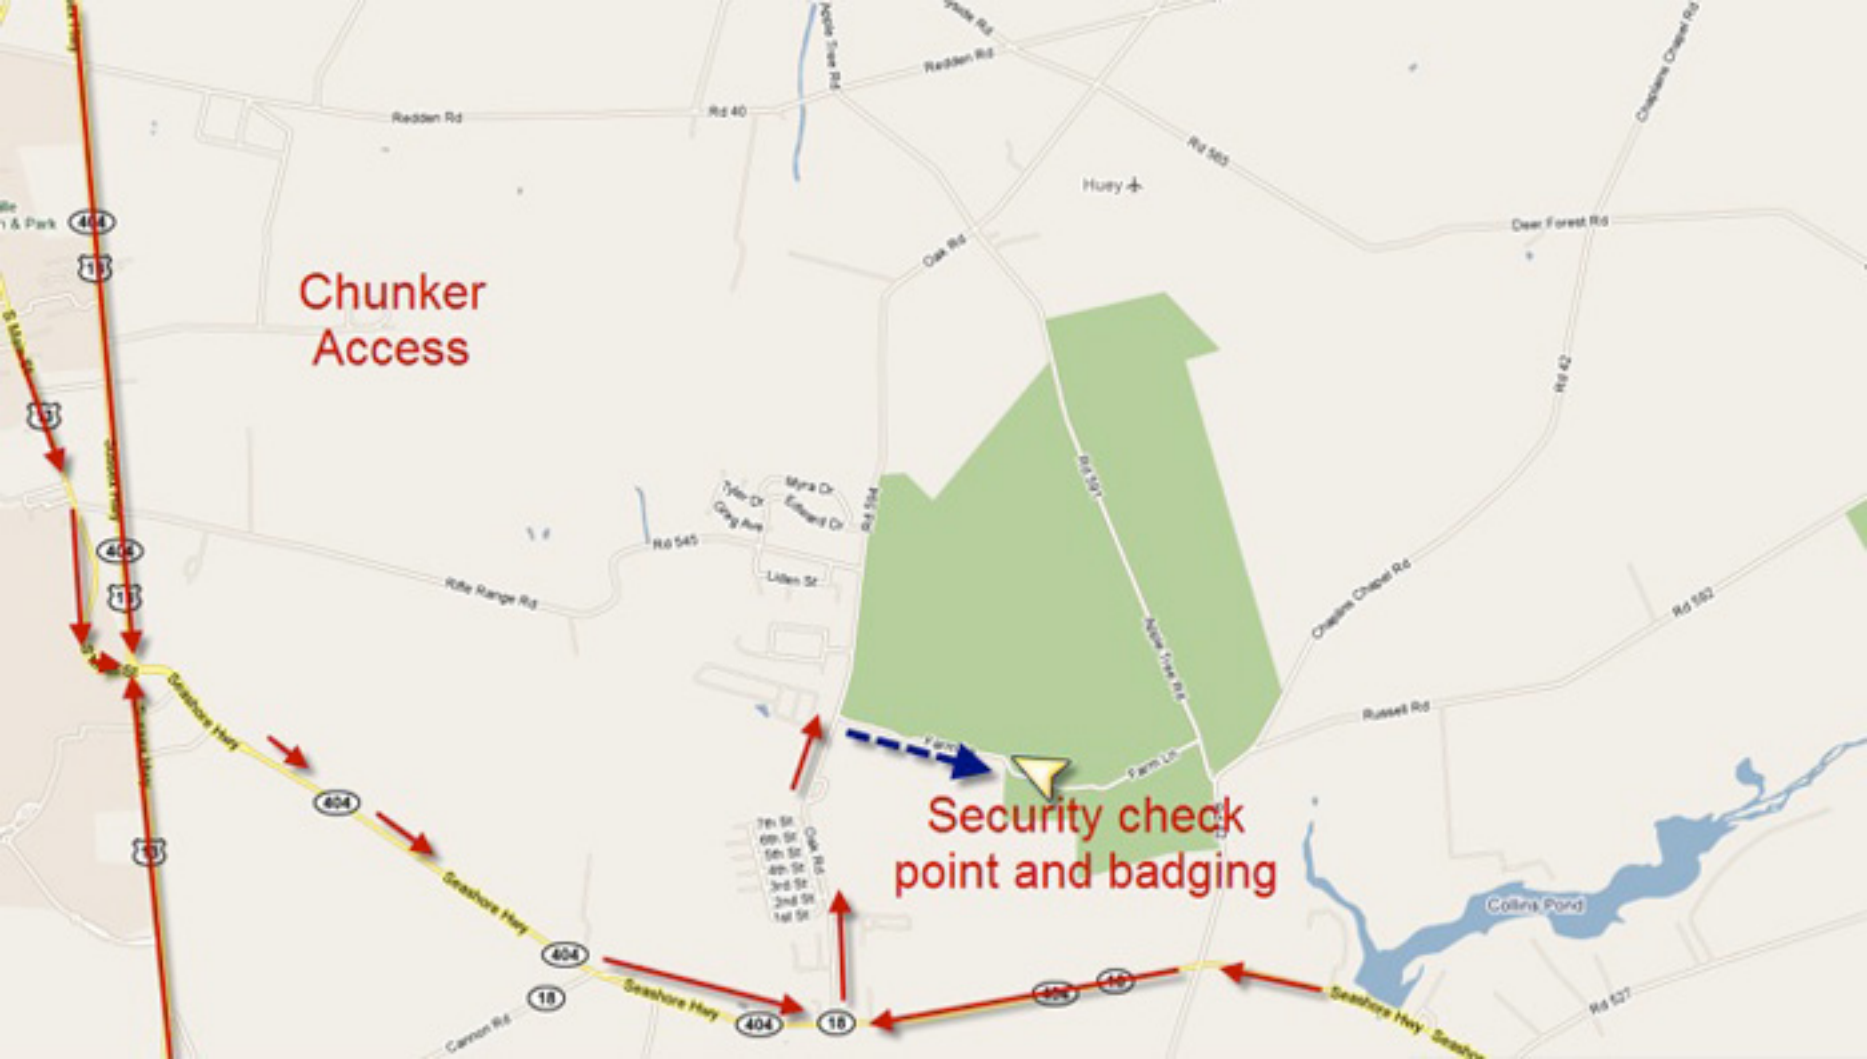

20

20

Seaford

Blades

20

State 20

20

20

Hwy 20

20

9

W Market St

Contrib

**Chunker
Access**

**Security check
point and badging**

Traffic Plan for Friday and Sunday

Traffic Patten for Saturday